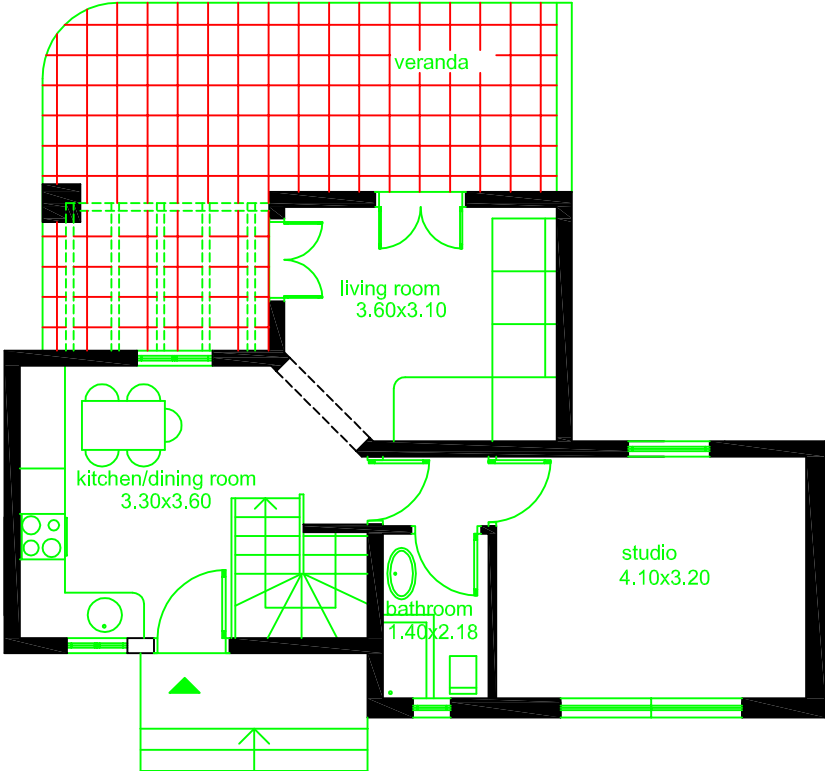

Glufada villas

N2 **109 m2**

1st floor 56m2