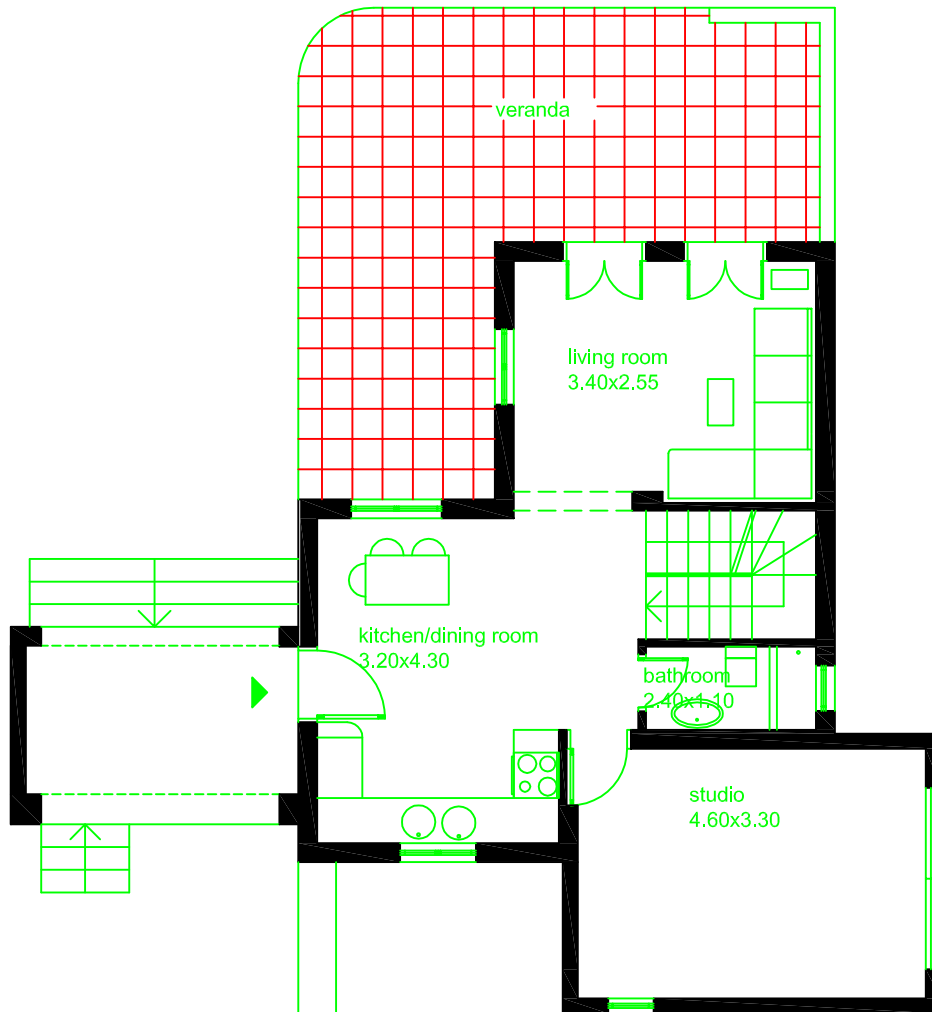

Glufada villas

P2	160 m²
1st floor	62m ²