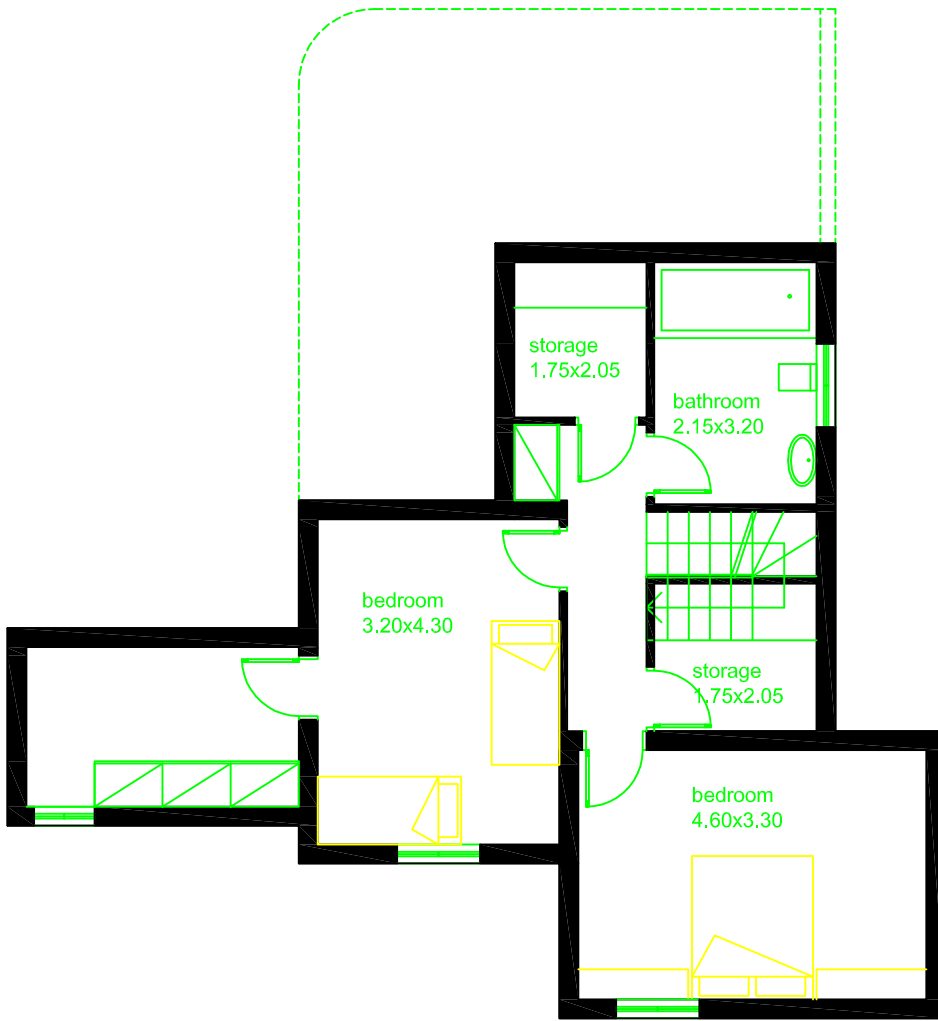

Glufada villas

P2 **160 m²**

ground floor 72m²