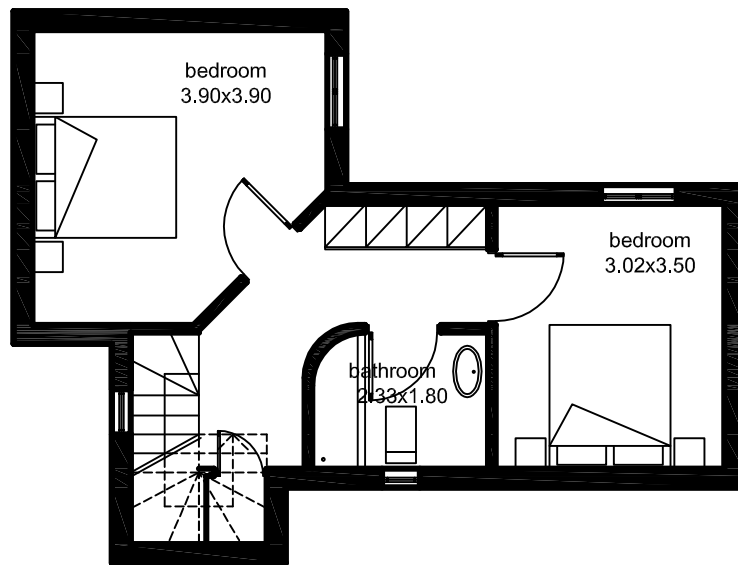

Kastraki - M. Vigla Houses

A	121 m²
ground floor 49m²	