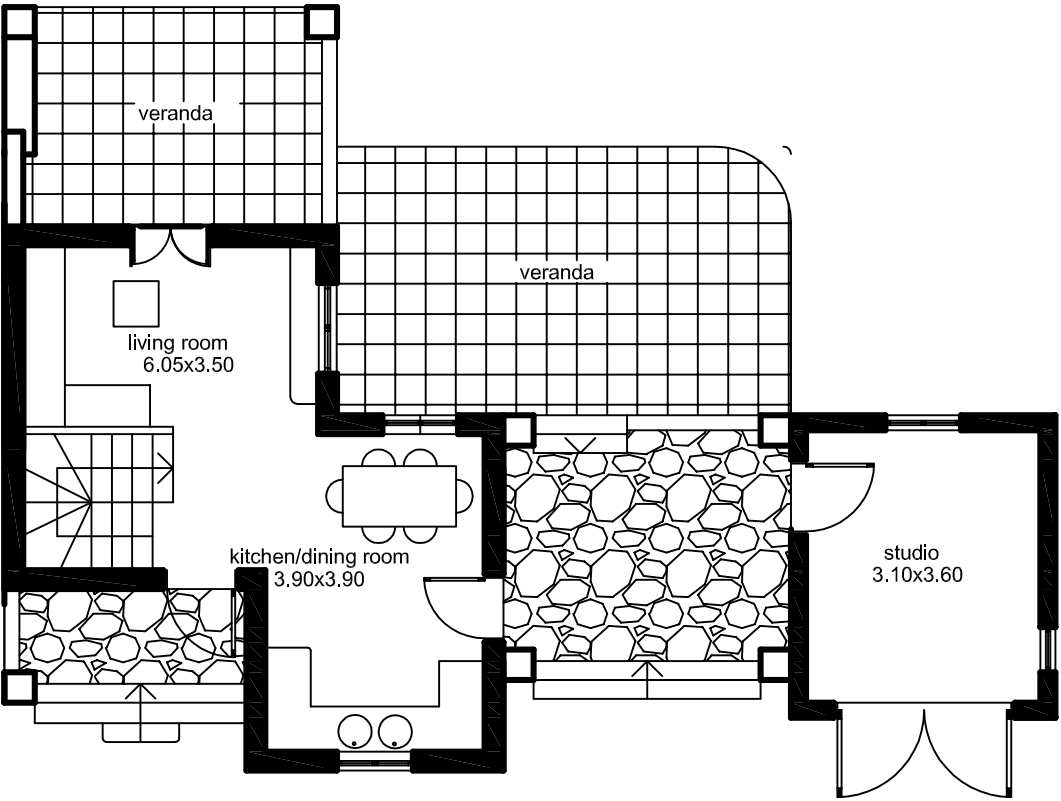

Kastraki - M. Vigla Houses

B	156 m²
1st floor	49m²