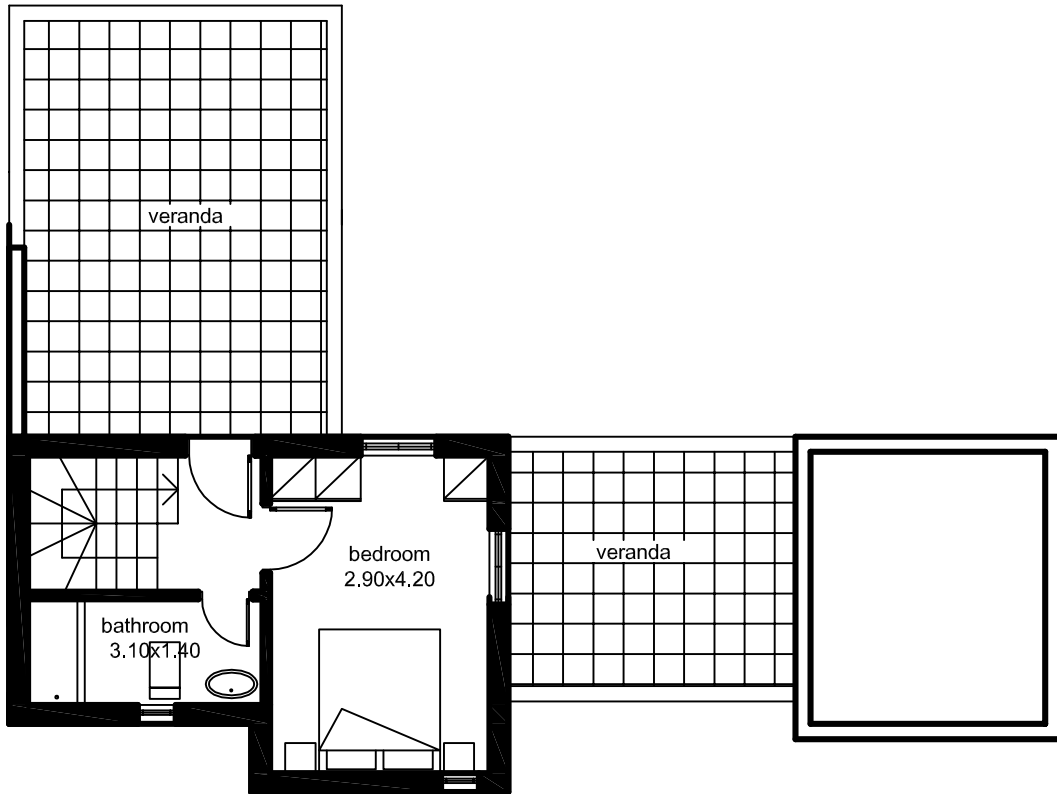

Kastraki - M. Vigla Houses

B	156 m²
2st floor	28m²