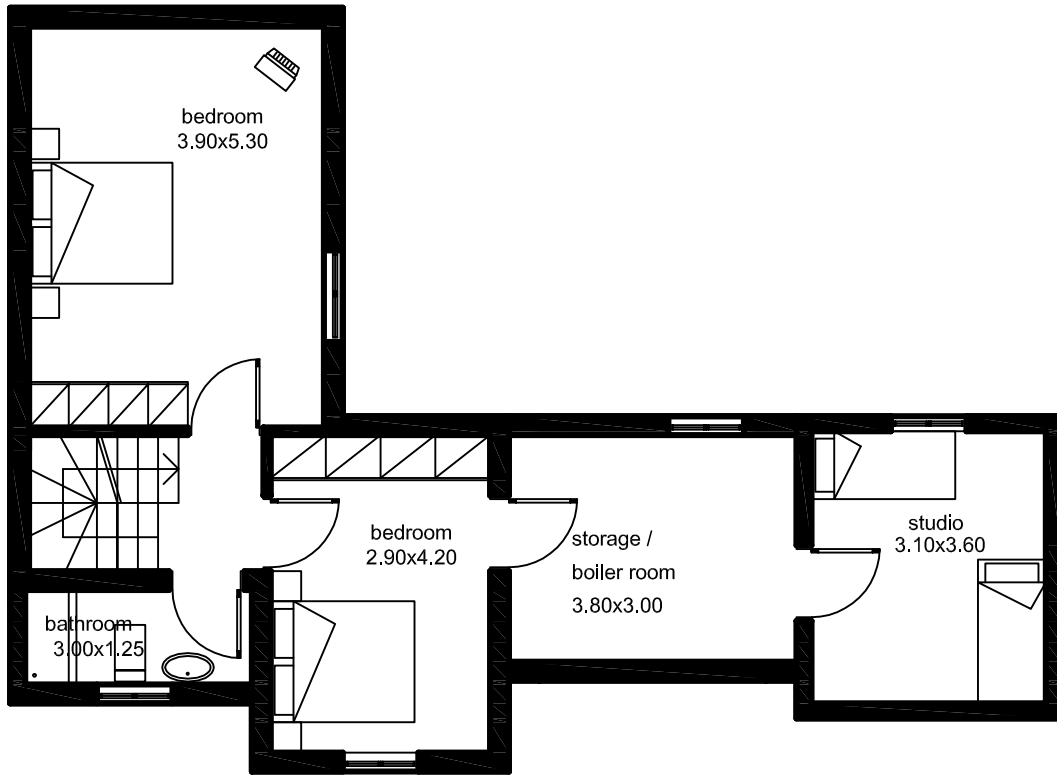

Kastraki - M. Vigla Houses

B **156 m²**

ground floor 79m²