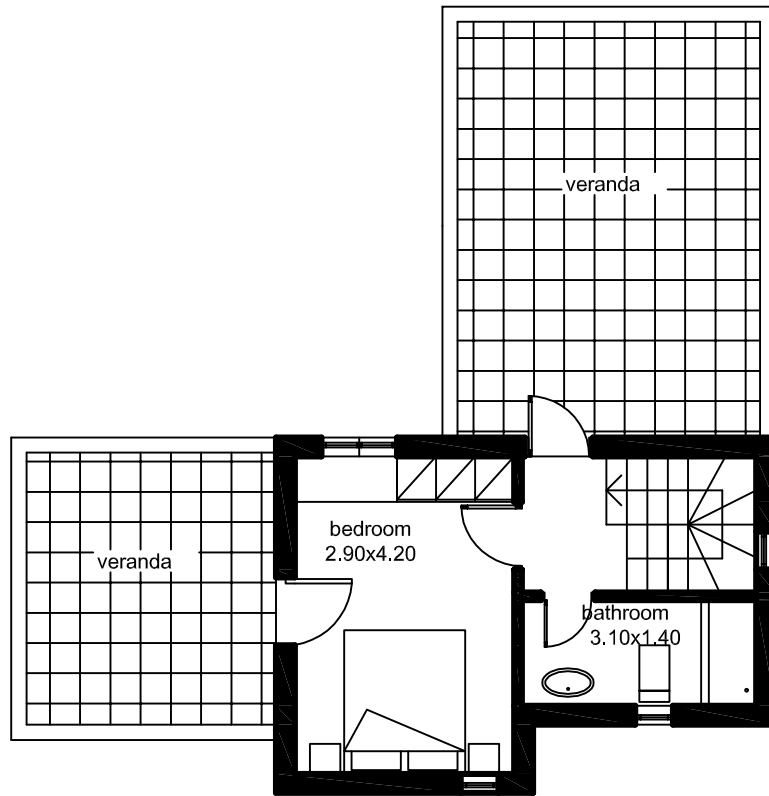

Kastraki - M. Vigla Houses

C	142 m²
2st floor	28m²