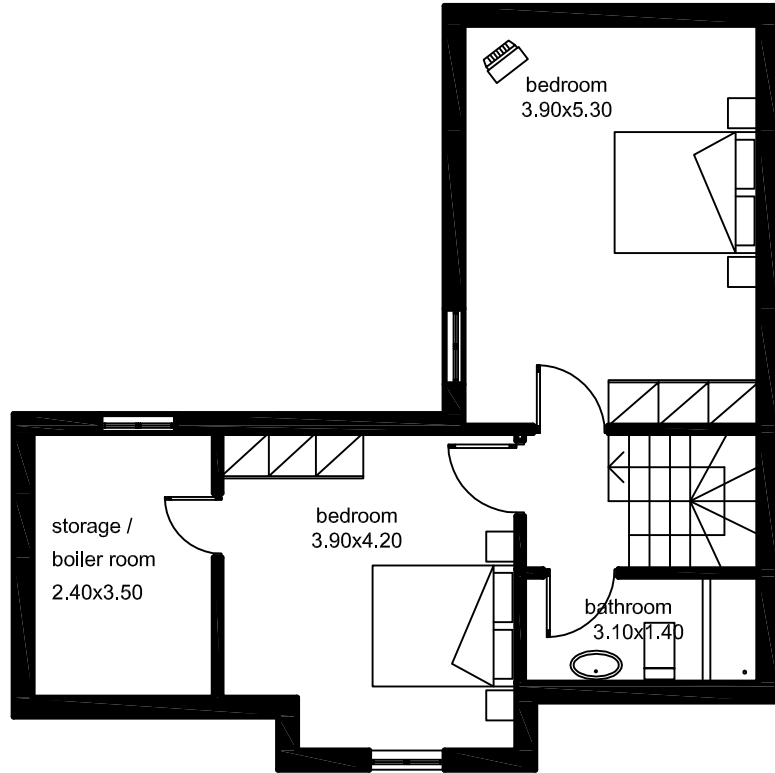

Kastraki - M. Vigla Houses

C	142 m ²
ground floor 66m ²	