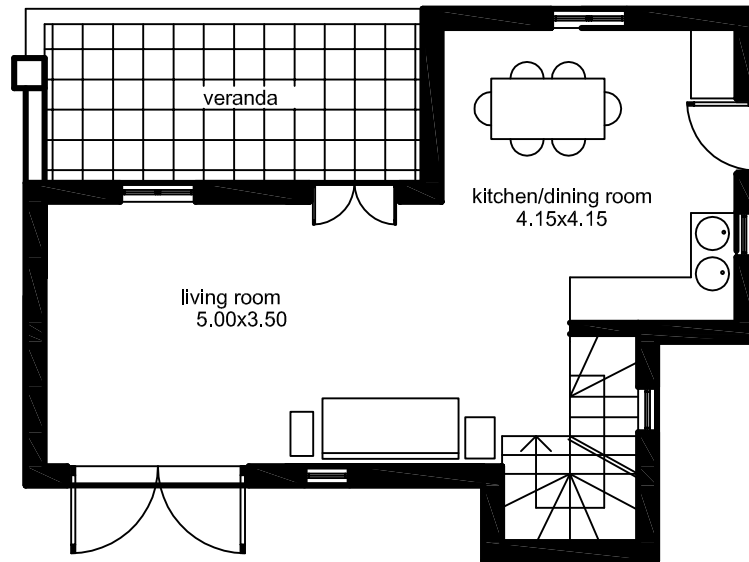

Kastraki - M. Vigla Houses

D	133 m ²
1st floor	49m ²