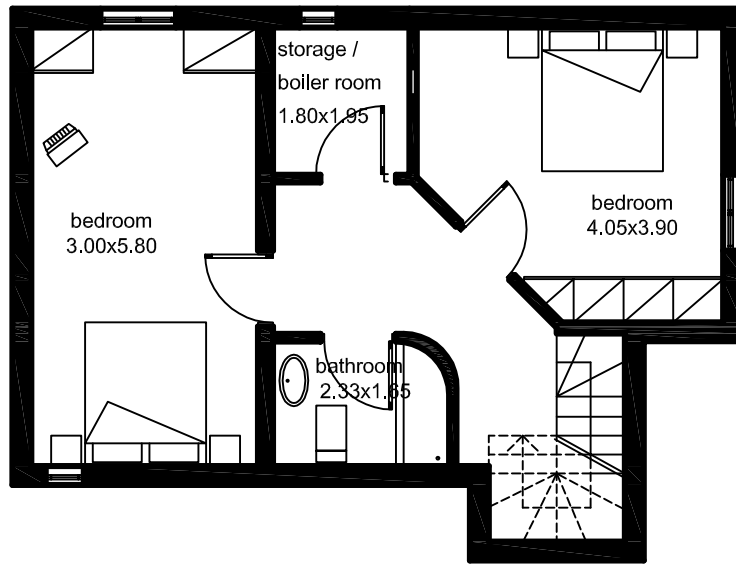

Kastraki - M. Vigla Houses

D	133 m²
ground floor 61m²	